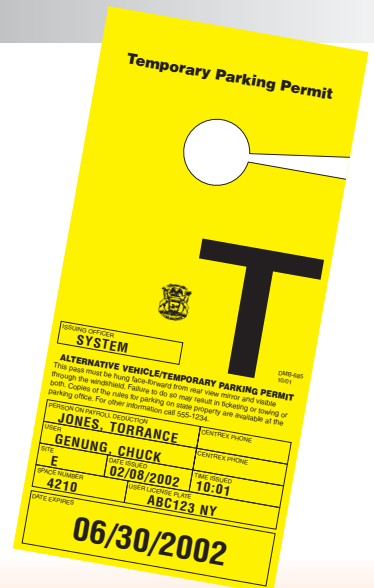

Actual size: 4" x 8.33"

EDC Corporation

13 Dwight Park Dr., Syracuse, NY 13209

call us at:

800-886-6316 (East Coast)
877-277-6771 (West Coast)

or visit us on the web:

www.edc-aim.com
www.parking101.com