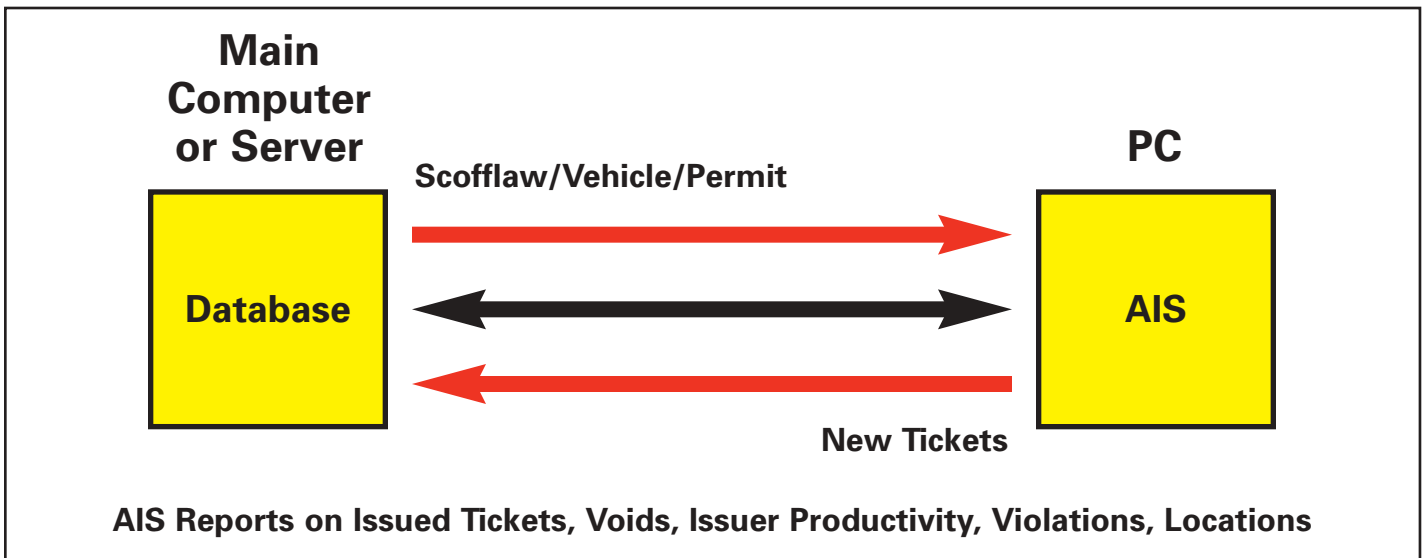

AIS from Electronic Data Collection

AIS – Automated Issuance System:

The Automated Issuance System is the electronic bridge between your existing citation management software and our AIMS Tickers. AI is loaded on one PC at your site, but handles an unlimited number of handhelds communicating via a cradle, Ethernet connection, and 802.11b or GSM/GPRS wireless networks.

AIS moves information to and from your database and the Tickers:

- Scofflaws
- Tow Lists
- Warnings
- Vehicles
- Permits
- Digital Images
- Ticket Attachments
- *Signatures*

EDC Corporation

ELECTRONIC DATA COLLECTION CORP.

Model 7900

- Color Touch Screen
- Integrated Imager
- Numeric Keypad
- 1.09 Pounds

Model 3000

- Color Touch Screen
- Integrated Printer
- Integrated Imager
- 1.4 Pounds

Choose the Ticketer model that best suits your environment.

All Ticketer models offer menu driven, user friendly software that allows you to:

- Issue Parking Tickets
- Capture/Attach Photos to Tickets
- Capture/Report Field Notes
- Electronic Timing
- Scan Bar Codes
- Print Full Size 3" x 8" Ticket