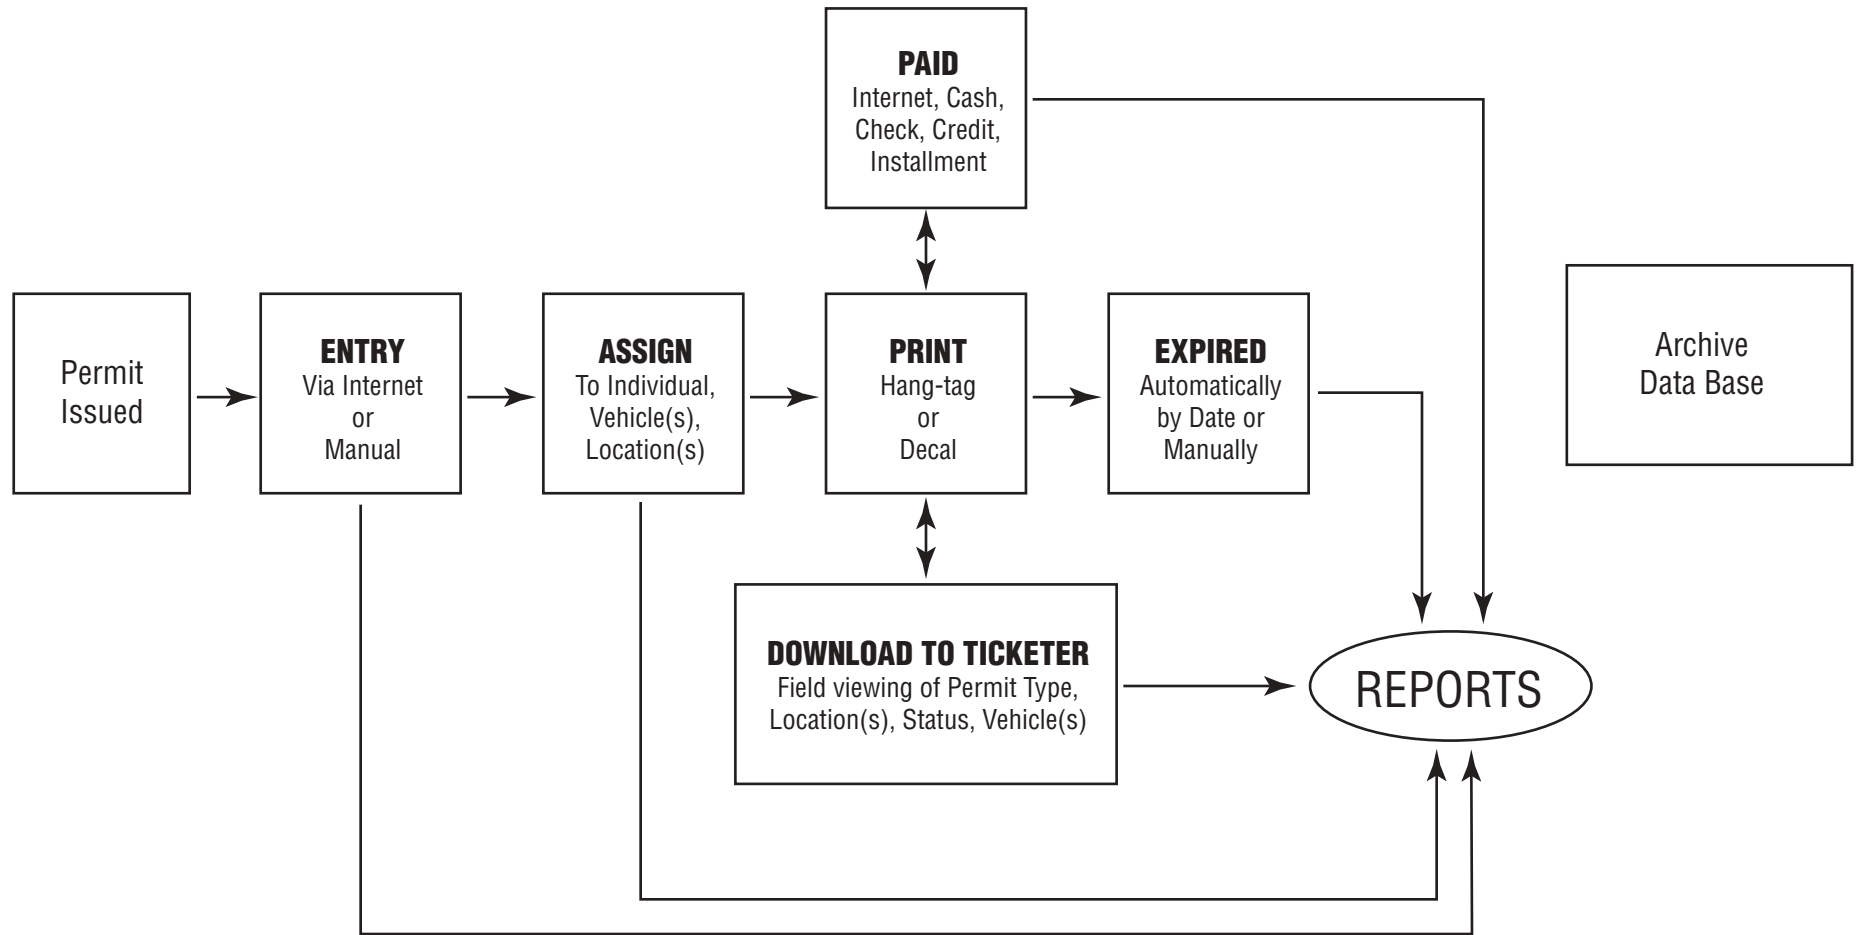

Permit Activity within AIMS

OTHER FUNCTIONS

Ticket-Permit Link

Multiple Permits to One Account

Refunds

Change Status

Reprint

Database Imports

Add/Remove Vehicle(s)

File Exports